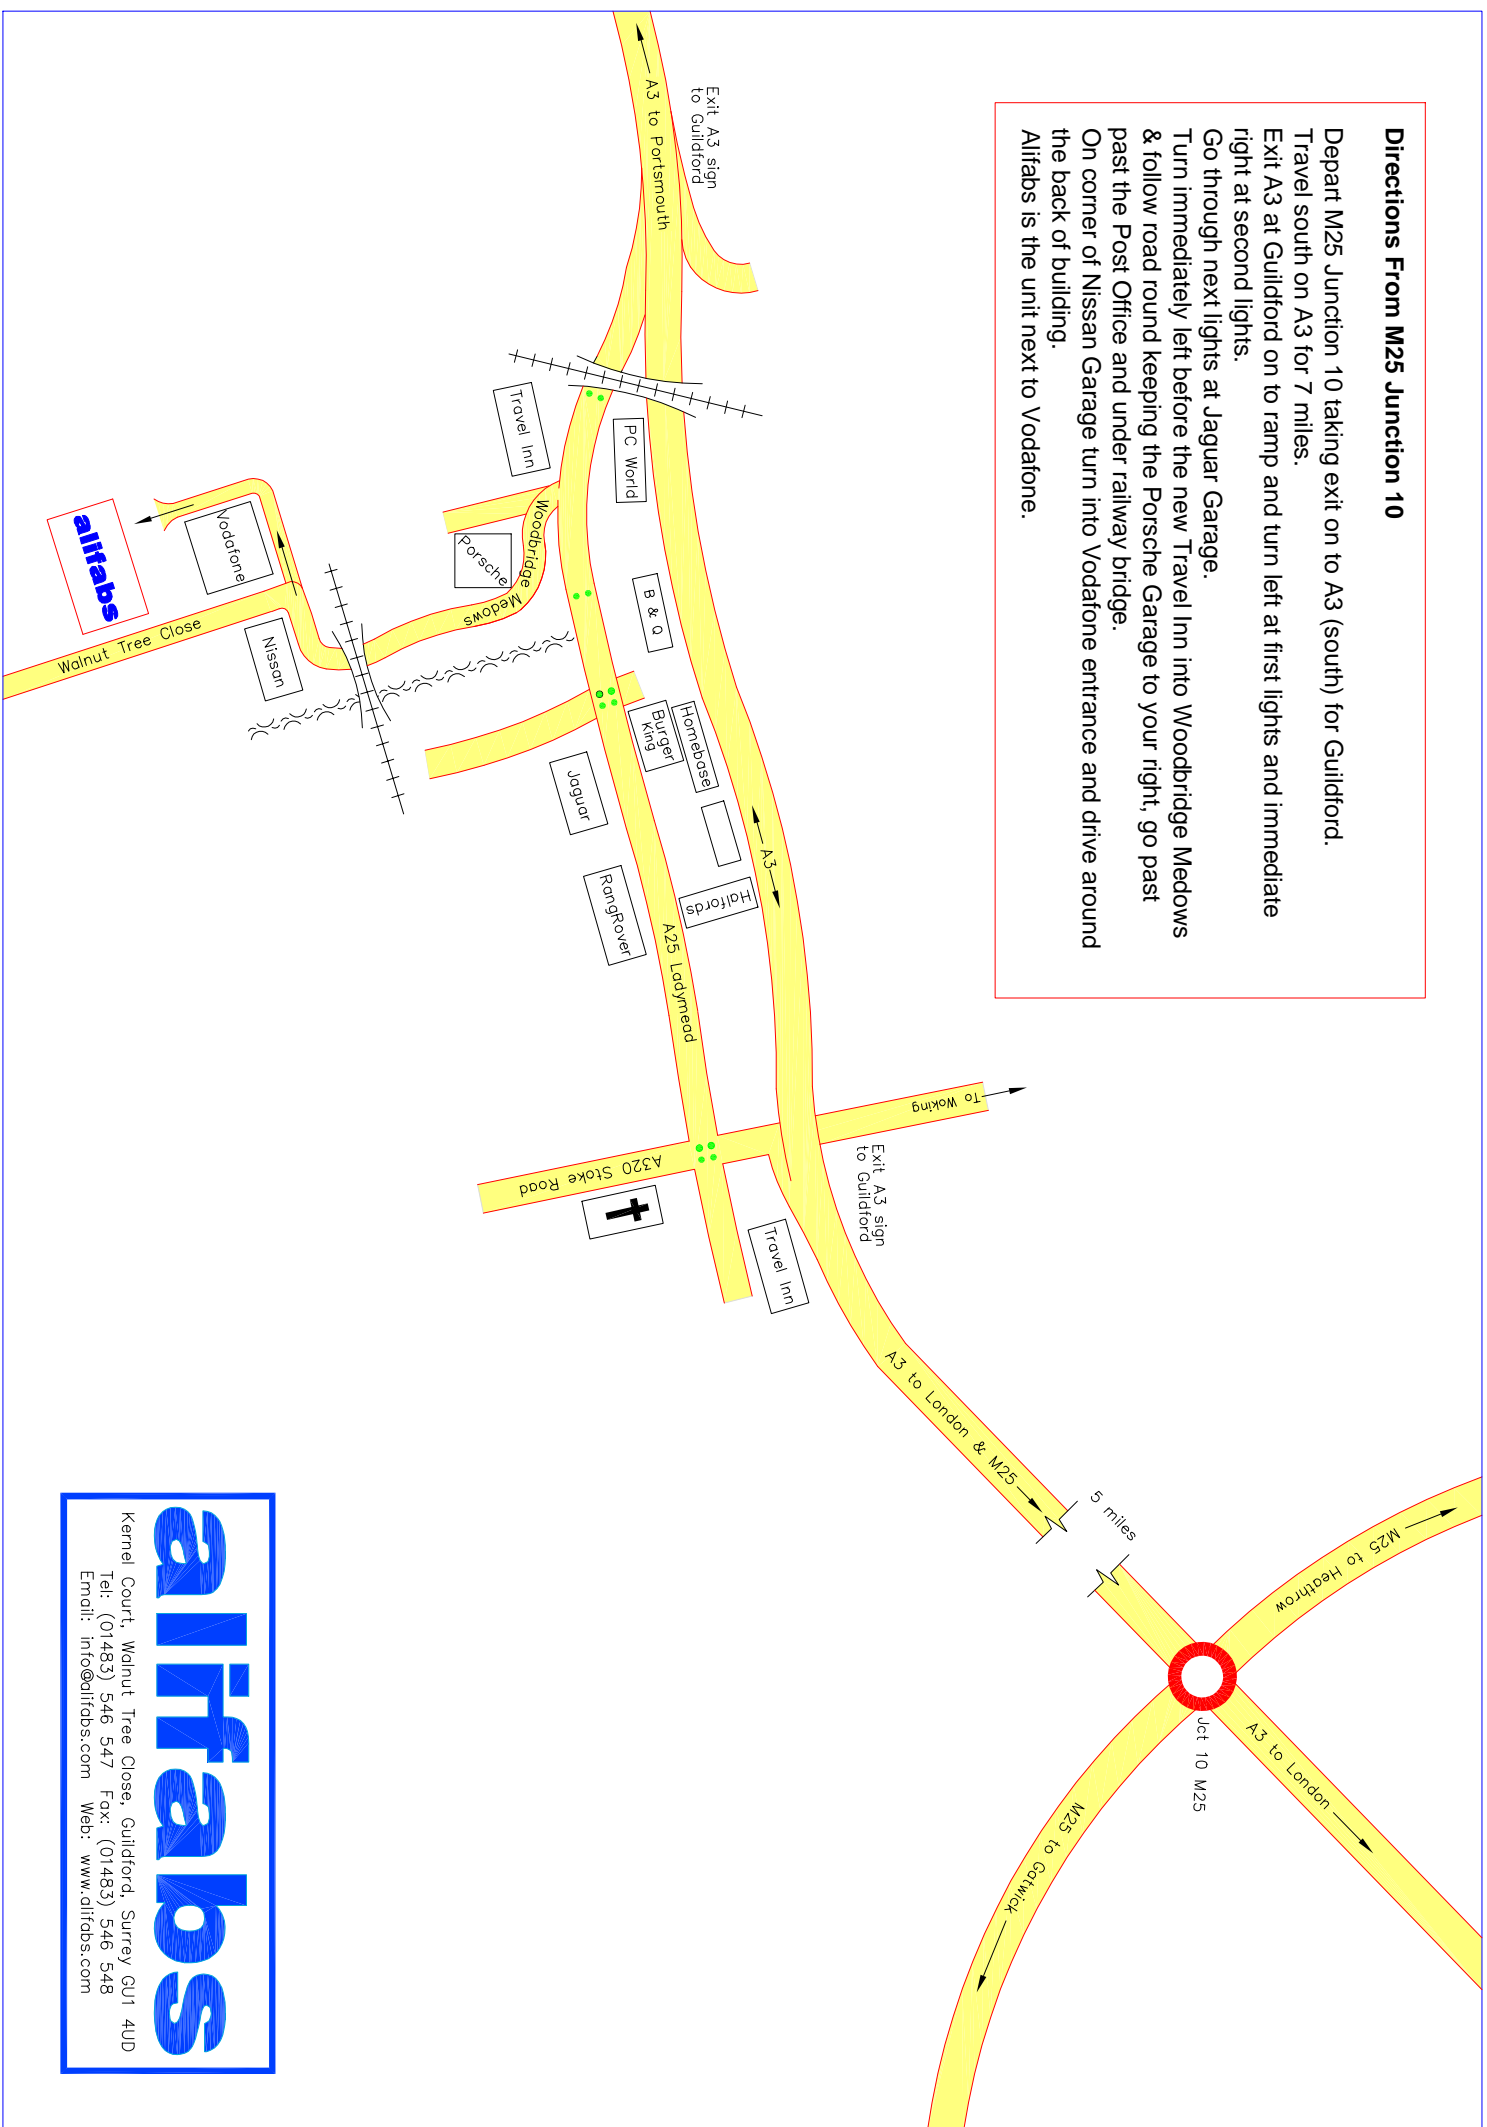

Directions From M25 Junction 10

Depart M25 Junction 10 taking exit on to A3 (south) for Guildford.
Travel south on A3 for 7 miles.
Exit A3 at Guildford on to ramp and turn left at first lights and immediate right at second lights.
Go through next lights at Jaguar Garage.
Turn immediately left before the new Travel Inn into Woodbridge Meadows & follow road round keeping the Porsche Garage to your right, go past past the Post Office and under railway bridge.
On corner of Nissan Garage turn into Vodafone entrance and drive around the back of building.
Alifabs is the unit next to Vodafone.